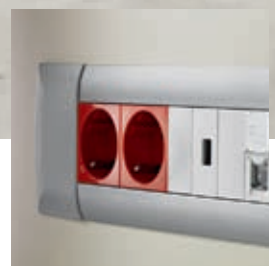

Integrated Workstation Solutions

EQUIPMENT FOR OFFICE FURNITURE