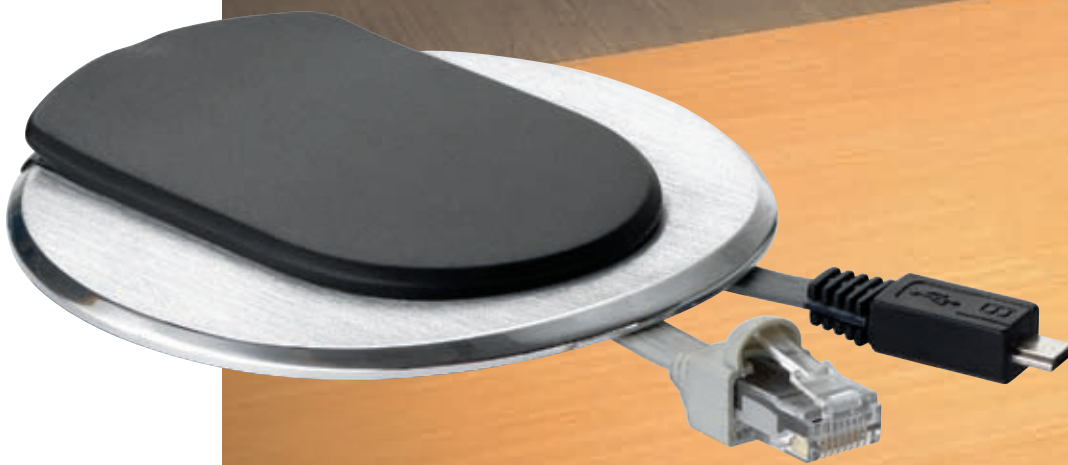

SLEEK DESIGN

Extra-slim format to blend discreetly into the office furniture or floor

ELEGANT FINISHES

Aluminium, bronze, stainless steel, black or white - a perfect match for furniture and decor

SAFETY AND EASE OF USE

Soft opening cover with damper and push & slide locking system

FUNCTIONALITY AND FLEXIBILITY

Available in 3, 2x3, 4 and 2x4 modules for custom configuration or ready assembled with low and high current functions

POWER & DATA

DESK GROMMETS

04|05

An ingenious ergonomically designed system that can be used to provide power, connect to the data network or recharge a mobile phone.

This solution integrates directly into the furniture with minimum effort and replaces existing cable entry plates. Mobile users have a handy high/low current connection point at their finger tips complete with mobile phone charger.

QUICK INSTALLATION
Replaces the existing cable outlet (60 <math>< \varnothing < /math> < 80 \text{ mm}</math>)

ESSENTIAL FUNCTIONS WITHIN EASY REACH
2P+E, RJ 45 and USB sockets to meet the connection needs of mobile users quickly and easily