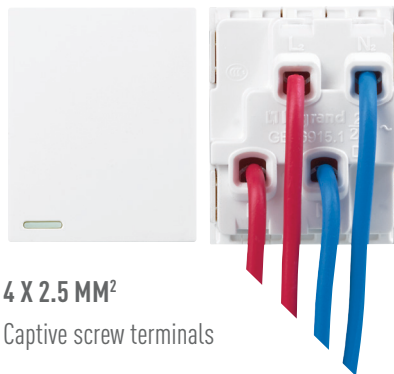

INDICATOR ON SWITCH

All the indicators on the switches are made of fluorescent lens. It glows in the dark, which helps identifying where the switch is located.

DISCRETION AND ENERGY SAVING.

DOUBLE OR TRIPLE POLE SWITCHES

MECHANISM SIZE OPTIMISATION

- More space in the back box for easy wiring
- 21 mm depth
- Slim mechanism

WIRING CAPACITY:

4 X 2.5 MM²
Captive screw terminals

WIRING CAPACITY:

2 X 2.5 MM²

- Mechanism depth: 32.5 mm
- Oriented terminals for easy access
- Captive screw terminals