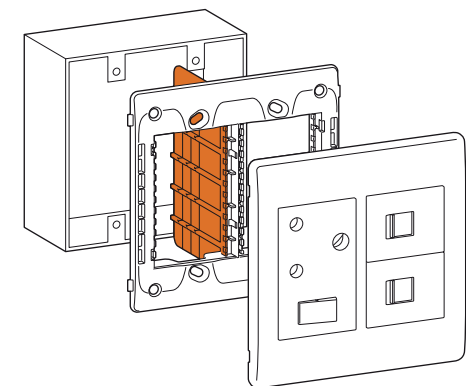

MECHANISM SIZE OPTIMISATION

- More space in the back box for easy wiring
- 21 mm depth
- Slim mechanism

WIRING CAPACITY:

4 X 2.5 MM²
Captive screw terminals

WIRING CAPACITY:

2 X 2.5 MM²

- Mechanism depth: 32.5 mm
- Oriented terminals for easy access
- Captive screw terminals

- Spacer to separate low and high currents

ysalis

A RANGE OF VARIOUS
FUNCTIONS AND FINISHES

RJ45 Socket Cat. 6 UTP 1 module + «F» type TV socket 1 module + new RSA socket 1 module + old RSA socket 3 module
BLACK