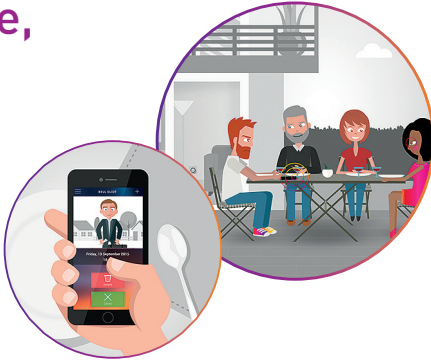

A visitor arrives and rings

I immediately receive their photograph
on my smartphone

If I am home,

I can see who is calling
without moving.

If I'm not home,

I can see that it is someone
trying to make a delivery.

I can call a neighbour
to ask them to take the
delivery for me.

Features

Runs on three AA batteries.
Battery life of 1500 calls
minimum.

Wide angle camera with
LEDs for taking photographs,
even when it is dark.

The photographs taken
by the doorbell are time
stamped (date and time)
and stored for 30 days.

Photographs of visitors
can be sent by push
and/or email.

The doorbell is weather-
proof and can be fitted
indoors or out.