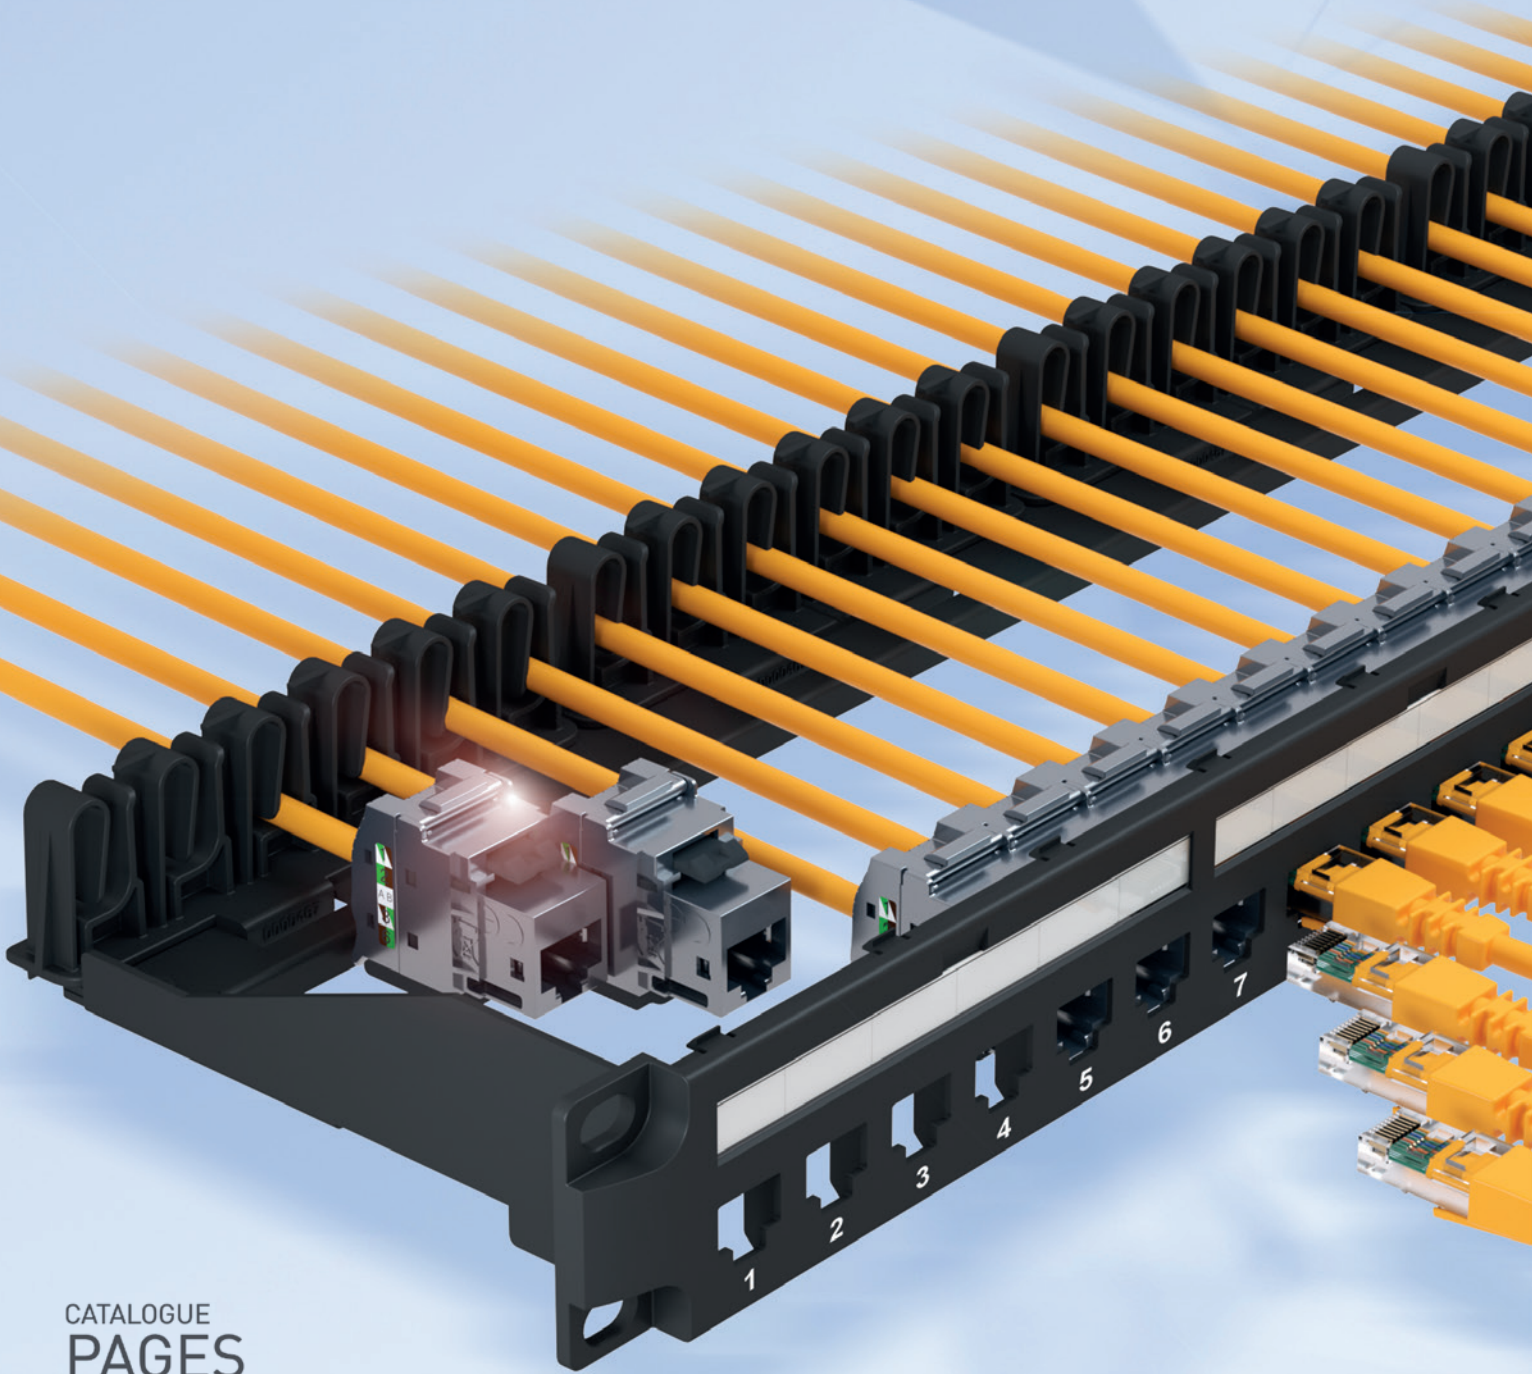

LINKEO

Build connection

CATALOGUE
PAGES
INSIDE

GLOBAL SPECIALIST IN ELECTRICAL
AND DIGITAL BUILDING INFRASTRUCTURES