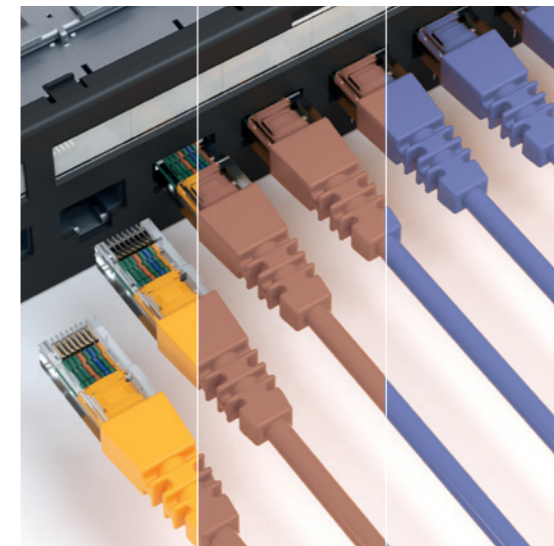

A superlative connector

The new **LINKEO C** system brings to market a **toolless keystone connector enabling fast connection in all categories from 5e to 6A**. **Simple and quick to terminate, its one-touch locking guarantees superior reliability for data transmission**. **Eco-designed and minimalist, its packaging reduces unpacking and waste: 100% neutral cardboard, no more plastic.** ■

Designed to speed up your work

The innovative design of the LINKEO C keystone connector meets the expectations of professionals for simplicity and ease of installation. Its ergonomic design enables quick toolless connection. A greater comfort for reduced effort. It's easy to connect, disconnect and reconnect with no damage to the product. ■

LOCKING TAB : The colour code of the locking tab indicates the category – 5e, 6 or 6A – of the connector.

Push down the lever. Safely lock the connector.

LEVER : The optimized size and ergonomic shape of the lever means less pressure is required to manipulate it. A little of effort saved with each connection.

The design of the connector eliminates any risk of accidental opening. Its mechanical locking clip secures the termination and transmission of data. Simply disconnect and reconnect.

JACK : The jack and the lever can be separated to ease the process of re-termination.

Fast termination and re-termination

LINKEO C keystone connector is designed to make every step of the installation and maintenance process quick and easy. Each connector can be terminated under **1 minute 10 seconds**. And disconnected and re-terminated, without tools or any damage, in a matter of seconds. Connectors stay ready to use, again and again. ■