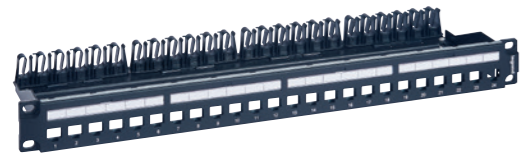

LINKEO C - structured cabling solutions

patch panels, keystone, surface mounting box and socket outlets

6 328 50