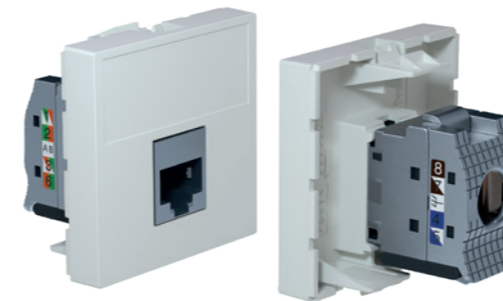

Ensuring end-to-end connectivity

Data socket adaptor for single Keystone connector ; white, 2 modules, marking area for an easy identification of the computer network. You can install it for snap-on trunking and column offers, desktop and under-desk multi-outlet ranges, floor, flush and surface mounting boxes. ■

Install for the long run

Confident in the quality of our solutions, Legrand guarantees the performance of our copper and fiber cabling systems for 25 years.

Subject to certain conditions, the "25-YEAR PERFORMANCE WARRANTY" provides assurance of correct functioning of the LEGRAND STRUCTURED CABLING SOLUTIONS for a period of twenty-five years. ■