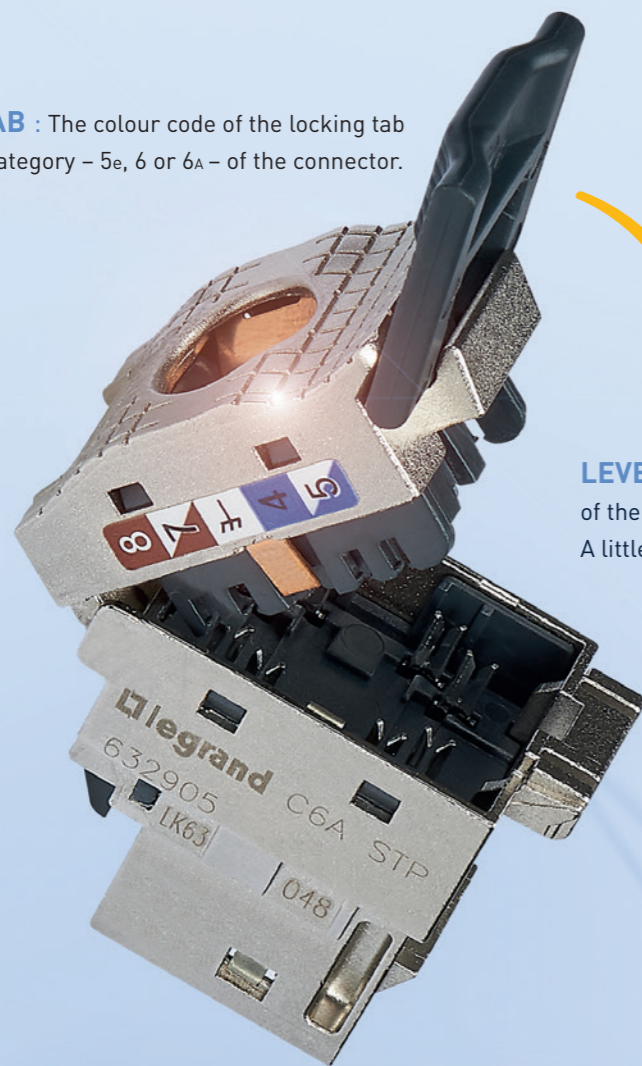

# A superlative connector

The new **LINKEO C** system brings to market a **toolless keystone connector enabling fast connection in all categories from 5e to 6A**. **Simple and quick to terminate, its one-touch locking guarantees superior reliability for data transmission**. **Eco-designed and minimalist, its packaging reduces unpacking and waste: 100% neutral cardboard, no more plastic.** ■

## Designed to speed up your work

The innovative design of the LINKEO C keystone connector meets the expectations of professionals for simplicity and ease of installation. Its ergonomic design enables quick toolless connection. A greater comfort for reduced effort. It's easy to connect, disconnect and reconnect with no damage to the product. ■

**LOCKING TAB** : The colour code of the locking tab indicates the category – 5e, 6 or 6A – of the connector.

Push down the lever. Safely lock the connector.

**LEVER** : The optimized size and ergonomic shape of the lever means less pressure is required to manipulate it. A little of effort saved with each connection.

The design of the connector eliminates any risk of accidental opening. Its mechanical locking clip secures the termination and transmission of data. Simply disconnect and reconnect.

**JACK** : The jack and the lever can be separated to ease the process of re-termination.