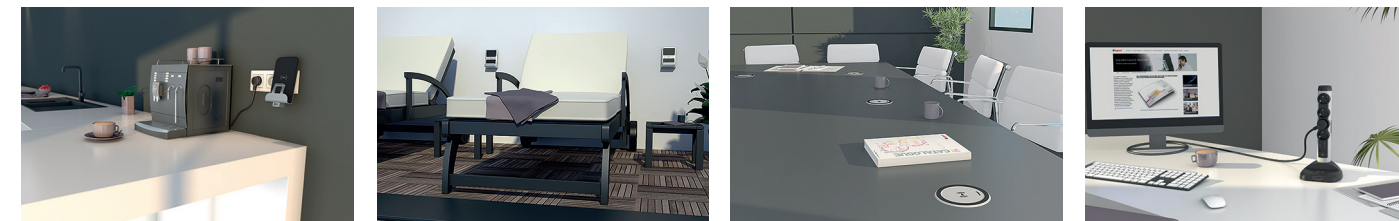

## PRODUCTS DESIGNED FOR ALL CONFIGURATIONS

Legrand wireless chargers are ergonomic and functional, adapt to all environments and meet all your needs.

TABLEAU DE CHOIX

IN A FLUSH POWER STRIP	Céliane	0 681 18 + 0 674 62 <sup>(1)</sup>	FLUSH-MOUNTED IN A WALL	0 775 99
	Mosaic	0 775 98 <sup>(2)</sup>		
	Niloé	6 647 97 <sup>(2)</sup>		
	Axolute Bticino	BTH4285CW2 <sup>(2)</sup>	BUILT INTO FURNITURE	0 775 80
	Living Light Bticino	BTLN4285CW2 <sup>(2)</sup>		
	Valena Life Valena Allure	7 531 14 7 551 14		
Arteor	5 720 76	BUILT INTO A TOWER	Franco-belge 0 503 98 Schuko 6 946 30	