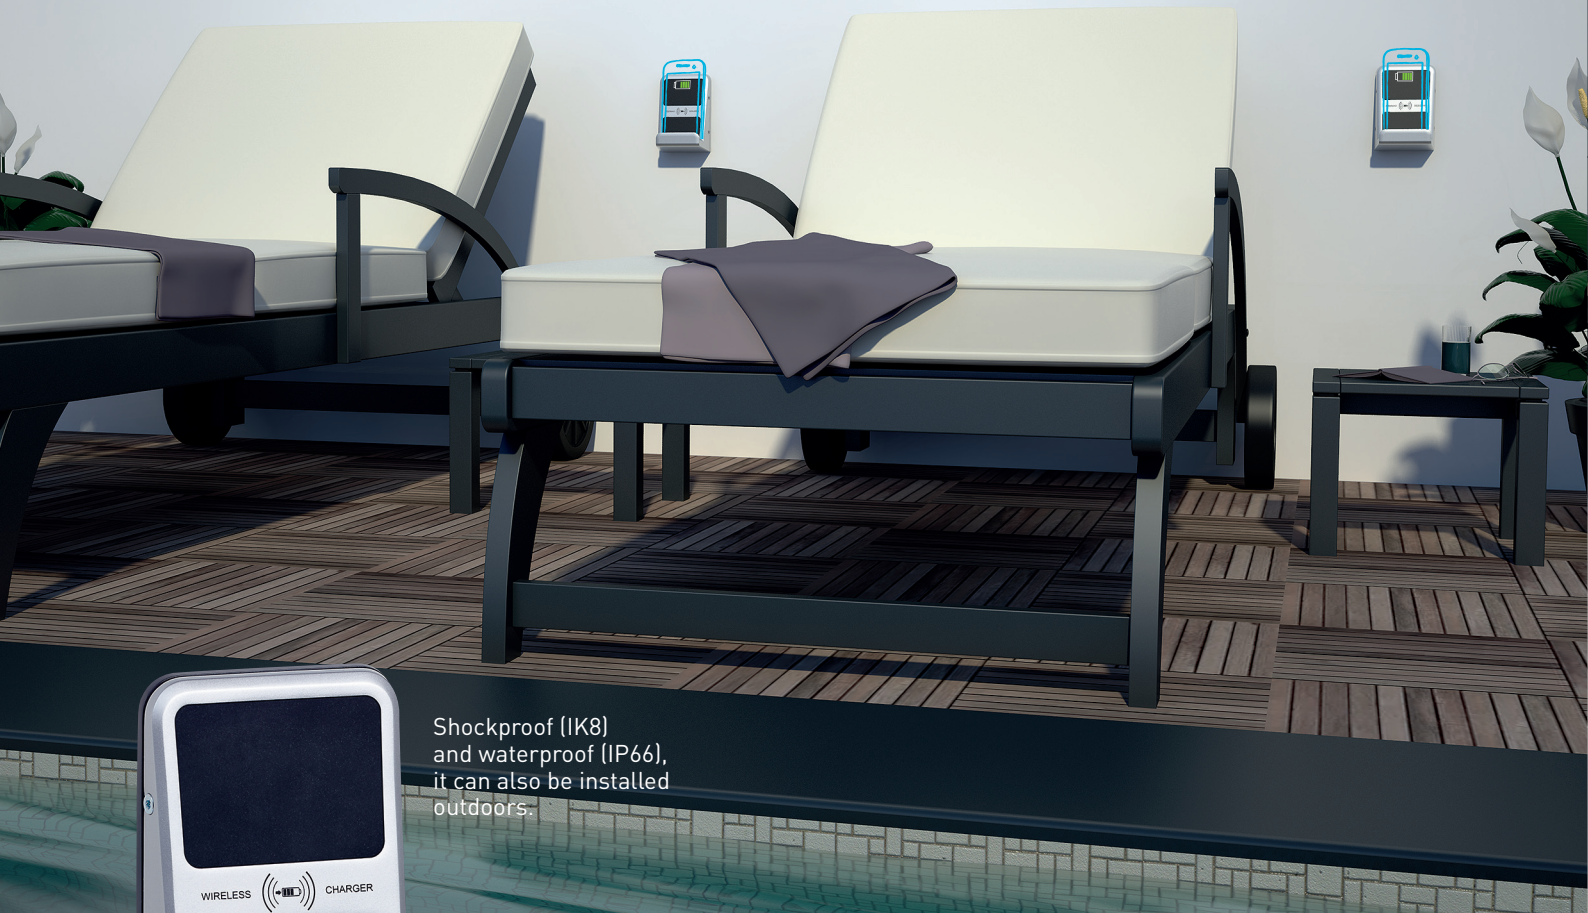

## GO WIRELESS

At home or when travelling, you need to stay free and independent.

No more worries about a flat battery or a forgotten cable: placing your smartphone on the wireless charger makes sure that wireless charging is always within reach.

With its shockproof and weatherproof design, it is ideal for busy public places such as hotels, bars, restaurants, waiting rooms, libraries, etc., and you can even use it on the patio or by the pool.

Shockproof (IK8) and waterproof (IP66), it can also be installed outdoors.

## MAKE CHARGING EASY

Charging your mobile devices has never been easier!

Place your smartphone on the wireless stand, and charging begins automatically.

And, thanks to the built-in USB port, you can charge your tablet or another mobile device at the same time.

WIRELESS CHARGER IN FLUSH WALL-MOUNTED  
POWER STRIP